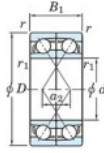

Deep groove ball bearing single row 7011-CDF-FY-JTEKT - 7011-CDF-FY-JTEKT

<https://www.123bearing.ie/bearing-housing/deep-groove-bearing/single-row/7011-cdf-fy-jtekt>

Boundary dimensions

Regular ball bearings Face to face (FF)

Bearing No.	Boundary dimensions (mm)					Basic load ratings (kN)		Fatigue load factor		Limiting speeds (min-1)
	d	D	B	r (min)	r1 (min)	Cr	Cor	Cu	f0	Grease lub.
7011CDFFY	55	90	36	1.1	-	69.3	57.3	3.35	15.5	9100

PRODUCT FEATURES

Brand	JTEKT
N° Ean13	3616060651716
Inside diameter	55 mm
Outside diameter	90 mm
Thickness	36 mm
Limiting speed	9100 rpm
Dynamic load	69.3 kN
Static load	57.3 kN
Packaging	1

contact@123bearing.ie