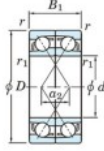

Deep groove ball bearing single row 7410-DF-FY-JTEKT - 7410-DF-FY-JTEKT

<https://www.123bearing.ie/bearing-housing/deep-groove-bearing/single-row/7410-df-fy-jtekt>

Boundary dimensions

Angular ball bearings Face to face (DF)

Bearing No.	Boundary dimensions(mm)					Basic load ratings(kN)		Fatigue load limit(kN)	factor	Limiting speeds(min-1)
	d	D	B	r1(mm)	r2(mm)	Cr	Cor	Cu	f0	Grease lub.
7410DF FY	50	130	62	2.1	-	198	131	9.85	-	3800

PRODUCT FEATURES

Brand	JTEKT
N° Ean13	3616060651655
Inside diameter	50 mm
Outside diameter	130 mm
Thickness	62 mm
Limiting speed	3800 rpm
Dynamic load	198 kN
Static load	131 kN
Packaging	1

contact@123bearing.ie