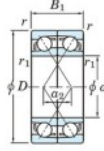

Deep groove ball bearing single row 7410-DF-FY-JTEKT - 7410-DF-FY-JTEKT

<https://www.123bearing.ie/bearing-housing/deep-groove-bearing/single-row/7410-df-fy-jtekt>

Boundary dimensions

Angular ball bearings Face to face (DF)

Bearing No.	Boundary dimensions(mm)					Basic load ratings(kN)		Fatigue load limit(kN)	factor	Limiting speeds(min-1)
	d	D	B	r1(mm)	r2(mm)	Cr	Cor	Cu	f0	Grease lub.
7410DF FY	50	130	62	2.1	-	198	131	9.85	-	3800

PRODUCT FEATURES

Brand	JTEKT
N° Ean13	3616060651655
Inside diameter	50 mm
Outside diameter	130 mm
Thickness	62 mm
Limiting speed	3800 rpm
Dynamic load	198 kN
Static load	131 kN
Packaging	1

contact@123bearing.ie