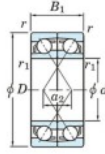

Deep groove ball bearing single row 7310-DF-FY-JTEKT - 7310-DF-FY-JTEKT

<https://www.123bearing.ie/bearing-housing/deep-groove-bearing/single-row/7310-df-fy-jtekt>

Boundary dimensions

Angular ball bearings Face to face (DF)

Bearing No.	Boundary dimensions(mm)					Basic load ratings(kN)		Fatigue load limit(kN)	factor	Limiting speeds(min-1)
	d	D	B	r1(min)	r1(max)	Cr	C0r	Cu	f0	Grease lub.
7310DF FY	50	110	54	2	-	142	96.3	6.7	-	5800

PRODUCT FEATURES

Brand	JTEKT
N° Ean13	3616060651624
Inside diameter	50 mm
Outside diameter	110 mm
Thickness	54 mm
Limiting speed	5800 rpm
Dynamic load	142 kN
Static load	96.3 kN
Packaging	1

contact@123bearing.ie