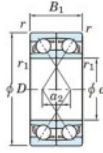

## Deep groove ball bearing single row 7210-CDF-FY-JTEKT - 7210-CDF-FY-JTEKT

<https://www.123bearing.ie/bearing-housing/deep-groove-bearing/single-row/7210-cdf-fy-jtekt>

Boundary dimensions

Angular ball bearings Face to face (DF)

Bearing No.	Boundary dimensions(mm)					Basic load ratings(kN)		Fatigue load factor		Limiting speeds(min-1)	
	d	D	B	r1(min)	r2(min)	Cr	Cor	f0	fD	Grease	Lub.
7210CDF FY	50	90	40	1.1	-	86.9	63.6	4.1	14.6		9400

## PRODUCT FEATURES

Brand	JTEKT
N° Ean13	3616060651600
Inside diameter	50 mm
Inside diameter	1.969" inch
Outside diameter	90 mm
Outside diameter	3.543" inch
Thickness	40 mm
Thickness	1.575" inch
Limiting speed	9400 rpm
Dynamic load	86.9 kN
Static load	63.6 kN
Packaging	1