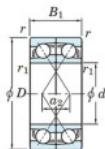

## Deep groove ball bearing single row 7409-DF-FY-JTEKT - 7409-DF-FY-JTEKT

<https://www.123bearing.ie/bearing-housing/deep-groove-bearing/single-row/7409-df-fy-jtekt>

Boundary dimensions

4-groove ball bearings Face to face (DF)

Bearing No.	Boundary dimensions(mm)					Basic load ratings(kN)		Fatigue load factor		Limiting speeds(min-1)
	d	D	B	r (mm)	r1 (mm)	Cr	Cor	Cu	f0	Grease lub.
7409DF FY	45	120	58	2	-	173	108	8.35	-	4200

## PRODUCT FEATURES

Brand	JTEKT
N° Ean13	3616060651518
Inside diameter	45 mm
Outside diameter	120 mm
Thickness	58 mm
Limiting speed	4200 rpm
Dynamic load	173 kN
Static load	108 kN
Packaging	1

[contact@123bearing.ie](mailto:contact@123bearing.ie)