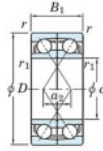

Deep groove ball bearing single row 7409-BDF-FY-JTEKT - 7409-BDF-FY-JTEKT

<https://www.123bearing.ie/bearing-housing/deep-groove-bearing/single-row/7409-bdf-fy-jtekt>

Boundary dimensions

Single ball bearings Face to face (FF)

Bearing No.	Boundary dimensions(mm)					Basic load ratings(kN)		Fatigue load factor		Limiting speeds(min-1)
	d	D	B	r1(min)	r1(max)	Cr	Cor	Cu	f0	Grease Lub.
7409BDF FY	45	120	58	2	-	160	100	7.2	-	3600

PRODUCT FEATURES

Brand	JTEKT
N° Ean13	3616060651501
Inside diameter	45 mm
Outside diameter	120 mm
Thickness	58 mm
Limiting speed	3600 rpm
Dynamic load	160 kN
Static load	100 kN
Packaging	1

contact@123bearing.ie

+33 359 36 04 90