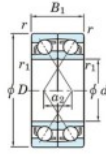

## Deep groove ball bearing single row HAR-908-CDF-JTEKT - HAR-908-CDF-JTEKT

<https://www.123bearing.ie/bearing-housing/deep-groove-bearing/single-row/har-908-cdf-jtekt>

Boundary dimensions

Single ball bearings Face to face (FF)

Bearing No.	Boundary dimensions(mm)					Basic load ratings(kN)		Fatigue load factor		Limiting speeds(min-1)
	d	D	B	r1(min)	r1(max)	Cr	C0r	Cu	F0	Grease lub.
HAR908CDF	40	62	24	0.6	-	-	8.15	-	8.4	17000

## PRODUCT FEATURES

Brand	JTEKT
N° Ean13	3616060651433
Inside diameter	40 mm
Outside diameter	62 mm
Thickness	24 mm
Limiting speed	17000 rpm
Static load	8.15 kN
Packaging	1

[contact@123bearing.ie](mailto:contact@123bearing.ie)