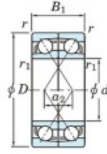

Deep groove ball bearing single row HAR-007-CDF-JTEKT - HAR-007-CDF-JTEKT

<https://www.123bearing.ie/bearing-housing/deep-groove-bearing/single-row/har-007-cdf-jtekt>

Boundary dimensions

Single ball bearings Face to face (FF)

Bearing No.	Boundary dimensions(mm)					Basic load ratings(kN)		Fatigue load factor		Limiting speeds(min-1)
	d	D	B	r1(min)	r1(max)	Cr	Cor	ff	f0	Grease lub.
HAR007CDF	35	62	28	1	-	-	11.1	-	8.1	18000

PRODUCT FEATURES