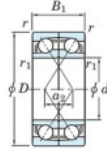

## Deep groove ball bearing single row 7406-DF-FY-JTEKT - 7406-DF-FY-JTEKT

<https://www.123bearing.ie/bearing-housing/deep-groove-bearing/single-row/7406-df-fy-jtekt>

Boundary dimensions

(Single row) bearings Face to face (DF)

Bearing No.	Boundary dimensions(mm)					Basic load ratings(kN)		Fatigue load limit(kN)	factor	Limiting speeds(min-1)
	d	D	B	r1(min)	r1(max)	C <sub>r</sub>	C <sub>0r</sub>	C <sub>u</sub>	f <sub>0</sub>	Grease lub.
7406DF FY	30	90	46	1.5	-	96.7	56.9	4.35	-	5700

## PRODUCT FEATURES

Brand	JTEKT
N° Ean13	3616060651297
Inside diameter	30 mm
Outside diameter	90 mm
Thickness	46 mm
Limiting speed	5700 rpm
Dynamic load	96.7 kN
Static load	56.9 kN
Packaging	1

[contact@123bearing.ie](mailto:contact@123bearing.ie)