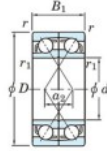

Deep groove ball bearing single row 7406-DF-FY-JTEKT - 7406-DF-FY-JTEKT

<https://www.123bearing.ie/bearing-housing/deep-groove-bearing/single-row/7406-df-fy-jtekt>

Boundary dimensions

Angular ball bearings Face to face (DF)

Bearing No.	Boundary dimensions(mm)					Basic load ratings(kN)		Fatigue load limit(kN)	factor	Limiting speeds(min-1)
	d	D	B	r1(min)	r1(max)	C _r	C _{0r}	C _u	f ₀	Grease lub.
7406DF FY	30	90	46	1.5	-	96.7	56.9	4.35	-	5700

PRODUCT FEATURES

Brand	JTEKT
N° Ean13	3616060651297
Inside diameter	30 mm
Outside diameter	90 mm
Thickness	46 mm
Limiting speed	5700 rpm
Dynamic load	96.7 kN
Static load	56.9 kN
Packaging	1

contact@123bearing.ie