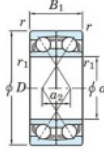

Deep groove ball bearing single row 7306-CDF-FY-JTEKT - 7306-CDF-FY-JTEKT

<https://www.123bearing.ie/bearing-housing/deep-groove-bearing/single-row/7306-cdf-fy-jtekt>

Boundary dimensions

Angular ball bearings Face to face (DF)

Bearing No.	Boundary dimensions(mm)					Basic load ratings(kN)		Fatigue load factor		Limiting speeds(min-1)
	d	D	B	r1(min)	r1(max)	Cr	Cor	f0	f1	Grease lub.
7306CDF FY	30	72	38	1.1	-	65.6	40.5	3	13.4	13000

PRODUCT FEATURES

Brand	JTEKT
N° Ean13	3616060651273
Inside diameter	30 mm
Outside diameter	72 mm
Thickness	38 mm
Limiting speed	13000 rpm
Dynamic load	65.6 kN
Static load	40.5 kN
Packaging	1

contact@123bearing.ie