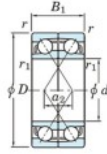

Deep groove ball bearing single row 7206-DF-FY-JTEKT - 7206-DF-FY-JTEKT

<https://www.123bearing.ie/bearing-housing/deep-groove-bearing/single-row/7206-df-fy-jtekt>

Boundary dimensions

Single ball bearings Face to face (FF)

Bearing No.	Boundary dimensions(mm)					Basic load ratings(kN)		Fatigue load limit(kN)	factor	Limiting speeds(min-1)
	d	D	B	r1(min)	r1(max)	Cr	C0r			
7206DF FY	30	62	32	1	-	43.3	27.4	1.8	-	10000

PRODUCT FEATURES