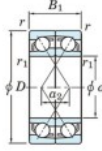

Deep groove ball bearing single row 7206-BDF-FY-JTEKT - 7206-BDF-FY-JTEKT

<https://www.123bearing.ie/bearing-housing/deep-groove-bearing/single-row/7206-bdf-fy-jtekt>

Boundary dimensions

Angular ball bearings Face to face (FF)

Bearing No.	Boundary dimensions(mm)						Basic load ratings(kN)		Fatigue load factor		Limiting speeds(min-1)
	d	D	B	r (mm)	r1 (mm)	Cr	Cor	Cu	f0	Grease lub.	
7206BDF FY	30	62	32	1	-	39.5	25	1.55	-	7700	

PRODUCT FEATURES

Brand	JTEKT
N° Ean13	3616060651228
Inside diameter	30 mm
Outside diameter	62 mm
Thickness	32 mm
Limiting speed	7700 rpm
Dynamic load	39.5 kN
Static load	25 kN
Packaging	1

contact@123bearing.ie