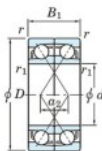

Deep groove ball bearing single row HAR-006-CDF-JTEKT - HAR-006-CDF-JTEKT

<https://www.123bearing.ie/bearing-housing/deep-groove-bearing/single-row/har-006-cdf-jtekt>

Boundary dimensions

Single row bearings Face to face (DF)

Bearing No.	Boundary dimensions(mm)					Basic load ratings(kN)		Fatigue load limit(kN)	factor	Limiting speeds(min-1)
	d	D	B	r (min)	r1 (min)	Cr	C0r	C0r	f0	Grease Lub.
HAR006CDF	30	55	26	1	-	-	9.75	-	7.9	21000

PRODUCT FEATURES

Brand	JTEKT
N° Ean13	3616060651181
Inside diameter	30 mm
Outside diameter	55 mm
Thickness	26 mm
Limiting speed	21000 rpm
Static load	9.75 kN
Packaging	1

contact@123bearing.ie

+33 359 36 04 90