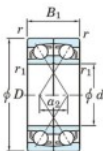

Deep groove ball bearing single row 7304-CDF-FY-JTEKT - 7304-CDF-FY-JTEKT

<https://www.123bearing.ie/bearing-housing/deep-groove-bearing/single-row/7304-cdf-fy-jtekt>

Boundary dimensions

Angular ball bearings Face to face (DF)

Bearing No.	Boundary dimensions(mm)					Basic load ratings(kN)		Fatigue load factor		Limiting speeds(min-1)
	d	D	B	r1(min)	r1(max)	Cr	C0r	Cu	f0	Grease lub.
7304CDF FY	20	52	30	1.1	-	37.6	19.9	1.55	12.6	18000

PRODUCT FEATURES

Brand	JTEKT
N° Ean13	3616060651020
Inside diameter	20 mm
Outside diameter	52 mm
Thickness	30 mm
Limiting speed	18000 rpm
Dynamic load	37.6 kN
Static load	19.9 kN
Packaging	1

contact@123bearing.ie