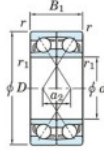

## Deep groove ball bearing single row 7304-DF-FY-JTEKT - 7304-DF-FY-JTEKT

<https://www.123bearing.ie/bearing-housing/deep-groove-bearing/single-row/7304-df-fy-jtekt>

Boundary dimensions

Angular ball bearings Face to face (DF)

Bearing No.	Boundary dimensions(mm)					Basic load ratings(kN)		Fatigue load factor		Limiting speeds(min-1)
	d	D	B	r1(min)	r1(max)	Cr	Cor	f0	Grease lub.	
7304DF FY	20	52	30	1.1	-	35.4	18.8	1.4	-	13000

## PRODUCT FEATURES

Brand	JTEKT
N° Ean13	3616060651013
Inside diameter	20 mm
Outside diameter	52 mm
Thickness	30 mm
Limiting speed	130000 rpm
Dynamic load	35.4 kN
Static load	18.8 kN
Packaging	1

[contact@123bearing.ie](mailto:contact@123bearing.ie)