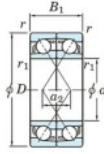

Deep groove ball bearing single row 7004-CDF-FY-JTEKT - 7004-CDF-FY-JTEKT

<https://www.123bearing.ie/bearing-housing/deep-groove-bearing/single-row/7004-cdf-fy-jtekt>

Boundary dimensions

For deep groove bearings Face to face (DF)

Bearing No.	Boundary dimensions(mm)						Basic load ratings(kN)		Fatigue load limit(kN)	factor f0	Limiting speeds(min-1)
	d	D	B	r (mm)	r1 (mm)	Cr	C0r	Grease lub.			
7004CDF FY	20	42	24	0.6	-	22.6	13.2	0.9	14.1	21000	

PRODUCT FEATURES

Brand	JTEKT
N° Ean13	3616060650962
Inside diameter	20 mm
Inside diameter	0.787" inch
Outside diameter	42 mm
Outside diameter	1.654" inch
Thickness	24 mm
Thickness	0.945" inch
Limiting speed	21000 rpm
Dynamic load	22.6 kN
Static load	13.2 kN
Packaging	1