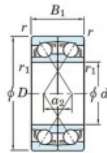

Deep groove ball bearing single row 7904-CDF-FY-JTEKT - 7904-CDF-FY-JTEKT

<https://www.123bearing.ie/bearing-housing/deep-groove-bearing/single-row/7904-cdf-fy-jtekt>

Boundary dimensions

Single row bearings Face to face (FF)

Bearing No.	Boundary dimensions(mm)					Basic load ratings(kN)		Fatigue load limit(kN)	factor	Limiting speeds(min-1)
	d	D	B	r1(min)	r1(max)	Cr	Cor	Cu	f0	Grease lub.
7904CDF FY	20	37	18	0.3	-	14.8	9.15	0.47	14.9	24000

PRODUCT FEATURES

Brand	JTEKT
N° Ean13	3616060650931
Inside diameter	20 mm
Inside diameter	0.787" inch
Outside diameter	37 mm
Outside diameter	1.457" inch
Thickness	18 mm
Thickness	0.709" inch
Limiting speed	24000 rpm
Dynamic load	14.8 kN
Static load	9.15 kN
Packaging	1