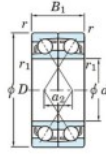

## Deep groove ball bearing single row 7002-DF-FY-JTEKT - 7002-DF-FY-JTEKT

<https://www.123bearing.ie/bearing-housing/deep-groove-bearing/single-row/7002-df-fy-jtekt>

Boundary dimensions

Single row bearings Face to face (DF)

Bearing No.	Boundary dimensions (mm)					Basic load ratings (kN)		Fatigue load limit (kN)	factor	Limiting speeds (min <sup>-1</sup> )
	d	D	B	r1 (min)	r2 (min)	Cr	Cor			
7002DF FY	15	32	18	0.3	-	12.4	6.85	0.35	-	20000

## PRODUCT FEATURES

Brand	JTEKT
N° Ean13	3616060650771
Inside diameter	15 mm
Outside diameter	32 mm
Thickness	18 mm
Limiting speed	20000 rpm
Dynamic load	12.4 kN
Static load	6.85 kN
Packaging	1

[contact@123bearing.ie](mailto:contact@123bearing.ie)