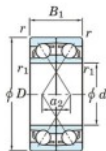

Deep groove ball bearing single row 7201-CDF-FY-JTEKT - 7201-CDF-FY-JTEKT

<https://www.123bearing.ie/bearing-housing/deep-groove-bearing/single-row/7201-cdf-fy-jtekt>

Boundary dimensions

40-groove ball bearings Face to face (DF)

Bearing No.	Boundary dimensions(mm)					Basic load ratings(kN)		Fatigue load factor		Limiting speeds(min-1)
	d	D	B	r(min)	r1(min)	Cr	C0r	Cu	f0	
7201CDF FY	12	32	20	0.6	-	16	7.7	0.6	12.5	30000

PRODUCT FEATURES