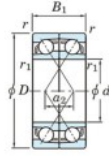

Deep groove ball bearing single row 7320-BDF-JTEKT - 7320-BDF-JTEKT

<https://www.123bearing.ie/bearing-housing/deep-groove-bearing/single-row/7320-bdf-jtekt>

Boundary dimensions

Single ball bearings Face to face (DF)

Bearing No.	Boundary dimensions(mm)					Basic load ratings(kN)		Fatigue load limit(kN)	factor	Limiting speeds(min-1)
	d	D	B	r (min)	r1 (min)	Cr	Cor			
7320BDF	100	215	94	3	1.1	386	356	14.6	-	1700

PRODUCT FEATURES

Brand	JTEKT
N° Ean13	3616060650559
Inside diameter	100 mm
Outside diameter	215 mm
Thickness	94 mm
Limiting speed	1700 rpm
Dynamic load	386 kN
Static load	356 kN
Packaging	1

contact@123bearing.ie

+33 359 36 04 90