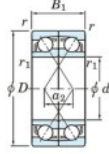

Deep groove ball bearing single row 7220-DF-JTEKT - 7220-DF-JTEKT

<https://www.123bearing.ie/bearing-housing/deep-groove-bearing/single-row/7220-df-jtekt>

Boundary dimensions

Single ball bearings Face to face (DF)

Bearing No.	Boundary dimensions(mm)						Basic load ratings(kN)		Fatigue load limit(kN)	factor	Limiting speeds(min-1)
	d	D	B	r (mm)	r1 (mm)	Cr	Cor	FO Grease lub.			
7220DF	100	180	68	2.1	1.1	292	252	13	-	2600	

PRODUCT FEATURES

Brand	JTEKT
N° Ean13	3616060650535
Inside diameter	100 mm
Outside diameter	180 mm
Thickness	68 mm
Limiting speed	2600 rpm
Dynamic load	292 kN
Static load	252 kN
Packaging	1

contact@123bearing.ie