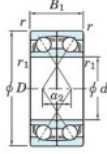

## Deep groove ball bearing single row 7319-CDF-JTEKT - 7319-CDF-JTEKT

<https://www.123bearing.ie/bearing-housing/deep-groove-bearing/single-row/7319-cdf-jtekt>

Boundary dimensions

Single row bearings Face to face (DF)

Bearing No.	Boundary dimensions(mm)					Basic load ratings(kN)		Fatigue load limit(kN)	factor	Limiting speeds(min-1)
	d	D	B	r (min)	r1 (min)	Cr	Cor			
7319CDF	95	200	90	3	1.1	398	348	14.8	13.5	3500

## PRODUCT FEATURES

Brand	JTEKT
N° Ean13	3616060650511
Inside diameter	95 mm
Outside diameter	200 mm
Thickness	90 mm
Limiting speed	3500 rpm
Dynamic load	398 kN
Static load	348 kN
Packaging	1

[contact@123bearing.ie](mailto:contact@123bearing.ie)