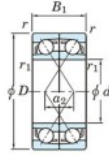

Deep groove ball bearing single row 7218-CDF-JTEKT - 7218-CDF-JTEKT

<https://www.123bearing.ie/bearing-housing/deep-groove-bearing/single-row/7218-cdf-jtekt>

Boundary dimensions

Model ball bearings Face to face (DF)

Bearing No.	Boundary dimensions(mm)					Basic load ratings(kN)		Fatigue load limit(kN)		factor	Limiting speeds(min-1)
	d	D	B	r1(min)	r1(max)	Cr	C0r	C0	r0		
7218CDF	90	160	60	2	1	260	223	12.8	14.6		4100

PRODUCT FEATURES

Brand	JTEKT
N° Ean13	3616060650429
Inside diameter	90 mm
Outside diameter	160 mm
Thickness	60 mm
Limiting speed	4100 rpm
Dynamic load	260 kN
Static load	223 kN
Packaging	1

contact@123bearing.ie