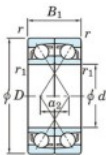

Deep groove ball bearing single row 7317-DF-JTEKT - 7317-DF-JTEKT

<https://www.123bearing.ie/bearing-housing/deep-groove-bearing/single-row/7317-df-jtekt>

Boundary dimensions

Angular ball bearings Face to face (DF)

Bearing No.	Boundary dimensions(mm)						Basic load ratings(kN)		Fatigue load limit(kN)		factor	Limiting speeds(min-1)
	d	D	B	r (min)	r1 (min)	Cr	C0r	C0r	f0			
7317DF	85	180	82	3	1.1	322	265	15.9	-	-	2800	

PRODUCT FEATURES

Brand	JTEKT
N° Ean13	4549250202063
Inside diameter	85 mm
Inside diameter	3.346" inch
Outside diameter	180 mm
Outside diameter	7.087" inch
Thickness	82 mm
Thickness	3.228" inch
Limiting speed	280 rpm
Dynamic load	322 kN
Static load	265 kN
Packaging	1