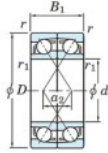

Deep groove ball bearing single row 7217-CDF-JTEKT - 7217-CDF-JTEKT

<https://www.123bearing.ie/bearing-housing/deep-groove-bearing/single-row/7217-cdf-jtekt>

Boundary dimensions

Single row bearings Face to face (DF)

Bearing No.	Boundary dimensions(mm)						Basic load ratings(kN)		Fatigue load factor		Limiting speeds(min-1)
	d	D	B	r (min)	r1 (min)	r2 (min)	Cr	Cor	f0	f0	Grease lub.
7217CDF	85	150	56	2	1		227	193	11.4	14.7	4400

PRODUCT FEATURES

Brand	JTEKT
N° Ean13	3616060650368
Inside diameter	85 mm
Outside diameter	150 mm
Thickness	56 mm
Limiting speed	4400 rpm
Dynamic load	227 kN
Static load	193 kN
Packaging	1

contact@123bearing.ie