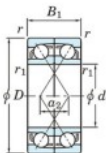

## Deep groove ball bearing single row 7314-DF-JTEKT - 7314-DF-JTEKT

<https://www.123bearing.ie/bearing-housing/deep-groove-bearing/single-row/7314-df-jtekt>

Boundary dimensions

Angular ball bearings Face to face (DF)

Bearing No.	Boundary dimensions(mm)						Basic load ratings(kN)		Fatigue load limit(kN)	factor	Limiting speeds(min-1)
	d	D	B	r1(min)	r2(min)	Cr	C0r	f0			
7314DF	70	150	70	2.1	1.1	253	187	12.4	-	3400	

## PRODUCT FEATURES

Brand	JTEKT
N° Ean13	4549250287596
Inside diameter	70 mm
Outside diameter	150 mm
Thickness	70 mm
Limiting speed	3400 rpm
Dynamic load	253 kN
Static load	187 kN
Packaging	1

[contact@123bearing.ie](mailto:contact@123bearing.ie)