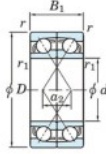

## Deep groove ball bearing single row 7214-BDF-JTEKT - 7214-BDF-JTEKT

<https://www.123bearing.ie/bearing-housing/deep-groove-bearing/single-row/7214-bdf-jtekt>

Boundary dimensions

Angular ball bearings face to face (DF)

Bearing No.	Boundary dimensions(mm)					Basic load ratings(kN)		Fatigue load limit(kN)	factor	Limiting speeds(min-1)
	d	D	B	r (mm)	r1 (mm)	C <sub>r</sub>	C <sub>0r</sub>			
7214BDF	70	125	48	1.5	1	140	116	6.75	-	2900

## PRODUCT FEATURES

Brand	JTEKT
N° Ean13	3616060650184
Inside diameter	70 mm
Outside diameter	125 mm
Thickness	48 mm
Limiting speed	2900 rpm
Dynamic load	140 kN
Static load	116 kN
Packaging	1

[contact@123bearing.ie](mailto:contact@123bearing.ie)