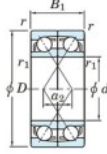

Deep groove ball bearing single row 7312-CDF-JTEKT - 7312-CDF-JTEKT

<https://www.123bearing.ie/bearing-housing/deep-groove-bearing/single-row/7312-cdf-jtekt>

Boundary dimensions

Single ball bearings Face to face (DF)

Bearing No.	Boundary dimensions(mm)					Basic load ratings(kN)		Fatigue load limit(kN)		factor	Limiting speeds(min-1)
	d	D	B	r1(min)	r1(max)	Cr	C0r	C0r	f0		
7312CDF	60	130	62	2.1	1.1	213	153	11.4	13.4		5400

PRODUCT FEATURES

Brand	JTEKT
N° Ean13	3616060650115
Inside diameter	60 mm
Outside diameter	130 mm
Thickness	62 mm
Limiting speed	5400 rpm
Dynamic load	213 kN
Static load	153 kN
Packaging	1

contact@123bearing.ie