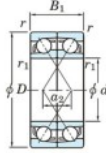

Deep groove ball bearing single row 7311-CDF-JTEKT - 7311-CDF-JTEKT

<https://www.123bearing.ie/bearing-housing/deep-groove-bearing/single-row/7311-cdf-jtekt>

Boundary dimensions

4 (single row) bearings Face to face (FF)

Bearing No.	Boundary dimensions(mm)					Basic load ratings(kN)		Fatigue load limit(kN)		factor	Limiting speeds(min-1)
	d	D	B	r1(min)	r2(min)	Cz	C0r	Cz	r0		
7311CDF	55	120	58	2	1	187	132	9.85	13.4		5900

PRODUCT FEATURES

Brand	JTEKT
N° Ean13	3616060650054
Inside diameter	55 mm
Inside diameter	2.165" inch
Outside diameter	120 mm
Outside diameter	4.724" inch
Thickness	58 mm
Thickness	2.283" inch
Limiting speed	5900 rpm
Dynamic load	187 kN
Static load	132 kN
Packaging	1