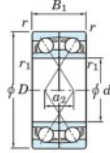

## Deep groove ball bearing single row 7310-DF-JTEKT - 7310-DF-JTEKT

<https://www.123bearing.ie/bearing-housing/deep-groove-bearing/single-row/7310-df-jtekt>

Boundary dimensions

Angular ball bearings Face to face (DF)

| Bearing No. | Boundary dimensions(mm) |     |    |         |         | Basic load ratings(kN) |     | Fatigue load factor |             | Limiting speeds(min-1) |
|-------------|-------------------------|-----|----|---------|---------|------------------------|-----|---------------------|-------------|------------------------|
|             | d                       | D   | B  | r1(min) | r2(min) | Cr                     | C0r | f0                  | Grease lub. |                        |
| 7310DF      | 50                      | 110 | 54 | 2       | 1       | 151                    | 105 | 7.35                | -           | 4600                   |

### PRODUCT FEATURES

|                  |               |
|------------------|---------------|
| Brand            | JTEKT         |
| N° Ean13         | 4549250295362 |
| Inside diameter  | 50 mm         |
| Outside diameter | 110 mm        |
| Thickness        | 54 mm         |
| Limiting speed   | 4600 rpm      |
| Dynamic load     | 151 kN        |
| Static load      | 105 kN        |
| Packaging        | 1             |