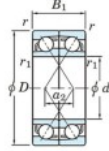

Deep groove ball bearing single row 7210-DF-JTEKT - 7210-DF-JTEKT

<https://www.123bearing.ie/bearing-housing/deep-groove-bearing/single-row/7210-df-jtekt>

Boundary dimensions

Angular ball bearings Face to face (DF)

Bearing No.	Boundary dimensions (mm)						Basic load ratings (kN)			Fatigue load factor	Limiting speeds (min-1)
	d	D	B	r (min)	r1 (min)	Cr	C0r	Cu	10		
7210DF	50	90	40	1.1	0.6	83.8	62.9	3.85	-	5400	

PRODUCT FEATURES