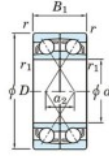

Deep groove ball bearing single row 7209-DF-JTEKT - 7209-DF-JTEKT

<https://www.123bearing.ie/bearing-housing/deep-groove-bearing/single-row/7209-df-jtekt>

Boundary dimensions

Regular ball bearings Face to face (DF)

Bearing No.	Boundary dimensions(mm)						Basic load ratings(kN)		Fatigue load factor		Limiting speeds(min-1)
	d	D	B	r1(min)	r1(max)	Cr	Cor	C2	f0	Grease lub.	
7209DF	45	85	38	1.1	0.6	80.5	57.2	3.7	-	6000	

PRODUCT FEATURES

Brand	JTEKT
N° Ean13	4549250195037
Inside diameter	45 mm
Inside diameter	1.772" inch
Outside diameter	85 mm
Outside diameter	3.346" inch
Thickness	38 mm
Thickness	1.496" inch
Limiting speed	6000 rpm
Dynamic load	80.5 kN
Static load	57.2 kN
Packaging	1