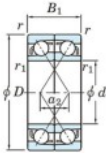

Deep groove ball bearing single row 7207-BDF-JTEKT - 7207-BDF-JTEKT

<https://www.123bearing.ie/bearing-housing/deep-groove-bearing/single-row/7207-bdf-jtekt>

Boundary dimensions

Single ball bearings Face to face (DF)

Bearing No.	Boundary dimensions(mm)					Basic load ratings(kN)		Fatigue load factor		Limiting speeds(min-1)
	d	D	B	r (min)	r1 (min)	Cr	Cor	f0	f0	Grease lub.
7207BDF	35	72	34	1.1	0.6	54.9	36.9	2.25	-	5200

PRODUCT FEATURES

Brand	JTEKT
N° Ean13	4549250194252
Inside diameter	35 mm
Inside diameter	1.378" inch
Outside diameter	72 mm
Outside diameter	2.835" inch
Thickness	34 mm
Thickness	1.339" inch
Limiting speed	5200 rpm
Dynamic load	54.9 kN
Static load	36.9 kN
Packaging	1