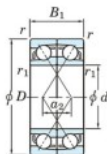

## Deep groove ball bearing single row 7306-CDF-JTEKT - 7306-CDF-JTEKT

<https://www.123bearing.ie/bearing-housing/deep-groove-bearing/single-row/7306-cdf-jtekt>

Boundary dimensions

Single ball bearings Face to face (DF)

Bearing No.	Boundary dimensions(mm)						Basic load ratings(kN)		Fatigue load factor		Limiting speeds(min-1) Grease lub.
	d	D	B	r1(min)	r1(max)	Cr	C0r	f0	f0		
7306CDF	30	72	38	1.1	0.6	69.5	44.2	3.25	13.4	10000	

## PRODUCT FEATURES

Brand	JTEKT
N° Ean13	3616060649676
Inside diameter	30 mm
Outside diameter	72 mm
Thickness	38 mm
Limiting speed	10000 rpm
Dynamic load	69.5 kN
Static load	44.2 kN
Packaging	1

[contact@123bearing.ie](mailto:contact@123bearing.ie)