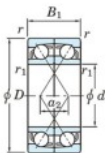

Deep groove ball bearing single row 7306-BDF-JTEKT - 7306-BDF-JTEKT

<https://www.123bearing.ie/bearing-housing/deep-groove-bearing/single-row/7306-bdf-jtekt>

Boundary dimensions

Single ball bearings Face to face (FF)

Bearing No.	Boundary dimensions(mm)						Basic load ratings(kN)		Fatigue load limit(kN)		Factor	Limiting speeds(min-1)
	d	D	B	r (mm)	r1 (mm)	Cr	C0r	C0	f0			
7306BDF	30	72	38	1.1	0.6	59.4	37.9	2.45	-	-	5500	

PRODUCT FEATURES

Brand	JTEKT
N° Ean13	4549250291371
Inside diameter	30 mm
Outside diameter	72 mm
Thickness	38 mm
Limiting speed	5500 rpm
Dynamic load	59.4 kN
Static load	37.9 kN
Packaging	1

contact@123bearing.ie