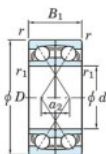

Deep groove ball bearing single row 7205-BDF-JTEKT - 7205-BDF-JTEKT

<https://www.123bearing.ie/bearing-housing/deep-groove-bearing/single-row/7205-bdf-jtekt>

Boundary dimensions

Single row bearings Face to face (DF)

Bearing No.	Boundary dimensions(mm)						Basic load ratings(kN)		Fatigue load limit(kN) C ₁₀	factor f ₀	Limiting speeds(min-1) Grease lub.
	d	D	B	r1(min)	r2(min)	C _r	C _{0r}				
7205BDF	25	52	30	1	0.6	29.9	18.8	1.15	-	7300	

PRODUCT FEATURES

Brand	JTEKT
N° Ean13	4549250217623
Inside diameter	25 mm
Outside diameter	52 mm
Thickness	30 mm
Limiting speed	7300 rpm
Dynamic load	29.9 kN
Static load	18.8 kN
Packaging	1

contact@123bearing.ie