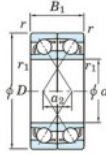

Deep groove ball bearing single row 7304-CDF-JTEKT - 7304-CDF-JTEKT

<https://www.123bearing.ie/bearing-housing/deep-groove-bearing/single-row/7304-cdf-jtekt>

Boundary dimensions

Mounting ball bearings Face to face (DF)

Bearing No.	Boundary dimensions(mm)						Basic load ratings(kN)		Fatigue load limit(kN)		factor	Limiting speeds(min-1)
	d	D	B	r (min)	r1 (min)	C _r	C _{0r}	C ₁₀	f ₀			
7304CDF	20	52	30	1.1	0.6	40.3	22.2	1.75	12.6		14000	

PRODUCT FEATURES

Brand	JTEKT
N° Ean13	3616060649522
Inside diameter	20 mm
Outside diameter	52 mm
Thickness	30 mm
Limiting speed	14000 rpm
Dynamic load	40.3 kN
Static load	22.2 kN
Packaging	1

contact@123bearing.ie