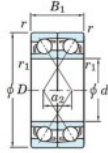

Deep groove ball bearing single row 7304-DF-JTEKT - 7304-DF-JTEKT

<https://www.123bearing.ie/bearing-housing/deep-groove-bearing/single-row/7304-df-jtekt>

Boundary dimensions

Angular ball bearings Face to face (DF)

Bearing No.	Boundary dimensions(mm)						Basic load ratings(kN)		Fatigue load limit(kN) C ₁₀	factor f0	Limiting speeds(min-1) Grease lub.
	d	D	B	r (min)	r1 (min)	C _r	C _{0r}				
7304DF	20	52	30	1.1	0.6	38	20.8	1.6	-	10000	

PRODUCT FEATURES

Brand	JTEKT
N° Ean13	4549250271083
Inside diameter	20 mm
Outside diameter	52 mm
Thickness	30 mm
Limiting speed	10000 rpm
Dynamic load	38 kN
Static load	20.8 kN
Packaging	1

contact@123bearing.ie