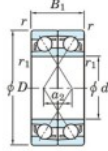

## Deep groove ball bearing single row 7203-DF-JTEKT - 7203-DF-JTEKT

<https://www.123bearing.ie/bearing-housing/deep-groove-bearing/single-row/7203-df-jtekt>

Boundary dimensions

(Single ball bearings Face to face (DF))

Bearing No.	Boundary dimensions(mm)					Basic load ratings(kN)		Fatigue load limit(kN)	factor	Limiting speeds(min-1)
	d	D	B	r1(min)	r1(max)	Cr	Cor	Cu	f0	Grease lub.
7203DF	17	40	24	0.6	0.3	20.6	11	0.77	-	13000

## PRODUCT FEATURES

Brand	JTEKT
N° Ean13	4549250192951
Inside diameter	17 mm
Inside diameter	0.669" inch
Outside diameter	40 mm
Outside diameter	1.575" inch
Thickness	24 mm
Thickness	0.945" inch
Limiting speed	13000 rpm
Dynamic load	20.6 kN
Static load	11 kN
Packaging	1