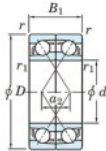

Deep groove ball bearing single row 7203-DF-JTEKT - 7203-DF-JTEKT

<https://www.123bearing.ie/bearing-housing/deep-groove-bearing/single-row/7203-df-jtekt>

Boundary dimensions

(Single ball bearings Face to face (DF))

Bearing No.	Boundary dimensions(mm)					Basic load ratings(kN)		Fatigue load limit(kN)	factor	Limiting speeds(min-1)
	d	D	B	r (min)	r1 (min)	Cr	Cor	Cu	f0	Grease lub.
7203DF	17	40	24	0.6	0.3	20.6	11	0.77	-	13000

PRODUCT FEATURES

Brand	JTEKT
N° Ean13	4549250192951
Inside diameter	17 mm
Inside diameter	0.669" inch
Outside diameter	40 mm
Outside diameter	1.575" inch
Thickness	24 mm
Thickness	0.945" inch
Limiting speed	13000 rpm
Dynamic load	20.6 kN
Static load	11 kN
Packaging	1