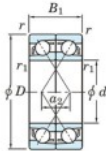

Deep groove ball bearing single row 7203-DF-JTEKT - 7203-DF-JTEKT

<https://www.123bearing.ie/bearing-housing/deep-groove-bearing/single-row/7203-df-jtekt>

Boundary dimensions

(Single ball bearings Face to face (DF))

Bearing No.	Boundary dimensions(mm)					Basic load ratings(kN)		Fatigue load limit(kN)	factor	Limiting speeds(min-1)
	d	D	B	r1(min)	r1(max)	Cr	Cor	Cu	f0	Grease lub.
7203DF	17	40	24	0.6	0.3	20.6	11	0.77	-	13000

PRODUCT FEATURES

Brand	JTEKT
N° Ean13	4549250192951
Inside diameter	17 mm
Inside diameter	0.669" inch
Outside diameter	40 mm
Outside diameter	1.575" inch
Thickness	24 mm
Thickness	0.945" inch
Limiting speed	13000 rpm
Dynamic load	20.6 kN
Static load	11 kN
Packaging	1