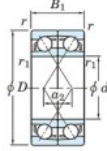

Deep groove ball bearing single row 7203-DF-JTEKT - 7203-DF-JTEKT

<https://www.123bearing.ie/bearing-housing/deep-groove-bearing/single-row/7203-df-jtekt>

Boundary dimensions

(Single ball bearings Face to face (DF))

Bearing No.	Boundary dimensions(mm)					Basic load ratings(kN)		Fatigue load limit(kN)	factor	Limiting speeds(min-1)
	d	D	B	r1(min)	r1(max)	Cr	Cor	Cu	f0	Grease lub.
7203DF	17	40	24	0.6	0.3	20.6	11	0.77	-	13000

PRODUCT FEATURES

Brand	JTEKT
N° Ean13	4549250192951
Inside diameter	17 mm
Inside diameter	0.669" inch
Outside diameter	40 mm
Outside diameter	1.575" inch
Thickness	24 mm
Thickness	0.945" inch
Limiting speed	13000 rpm
Dynamic load	20.6 kN
Static load	11 kN
Packaging	1