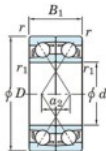

Deep groove ball bearing single row 7203-DF-JTEKT - 7203-DF-JTEKT

<https://www.123bearing.ie/bearing-housing/deep-groove-bearing/single-row/7203-df-jtekt>

Boundary dimensions

(Single ball bearings Face to face (DF))

Bearing No.	Boundary dimensions(mm)					Basic load ratings(kN)		Fatigue load limit(kN) C _u	factor f ₀	Limiting speeds(min-1) Grease lub.
	d	D	B	r (min)	r1 (min)	C _r	C _{0r}			
7203DF	17	40	24	0.6	0.3	20.6	11	0.77	-	13000

PRODUCT FEATURES

Brand	JTEKT
N° Ean13	4549250192951
Inside diameter	17 mm
Inside diameter	0.669" inch
Outside diameter	40 mm
Outside diameter	1.575" inch
Thickness	24 mm
Thickness	0.945" inch
Limiting speed	13000 rpm
Dynamic load	20.6 kN
Static load	11 kN
Packaging	1