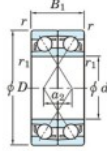

Deep groove ball bearing single row 7203-DF-JTEKT - 7203-DF-JTEKT

<https://www.123bearing.ie/bearing-housing/deep-groove-bearing/single-row/7203-df-jtekt>

Boundary dimensions

(Single ball bearings Face to face (DF))

Bearing No.	Boundary dimensions(mm)					Basic load ratings(kN)		Fatigue load limit(kN) C _u	factor f ₀	Limiting speeds(min-1) Grease lub.
	d	D	B	r (min)	r1 (min)	C _r	C _{0r}			
7203DF	17	40	24	0.6	0.3	20.6	11	0.77	-	13000

PRODUCT FEATURES

Brand	JTEKT
N° Ean13	4549250192951
Inside diameter	17 mm
Inside diameter	0.669" inch
Outside diameter	40 mm
Outside diameter	1.575" inch
Thickness	24 mm
Thickness	0.945" inch
Limiting speed	13000 rpm
Dynamic load	20.6 kN
Static load	11 kN
Packaging	1