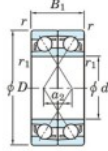

Deep groove ball bearing single row 7203-DF-JTEKT - 7203-DF-JTEKT

<https://www.123bearing.ie/bearing-housing/deep-groove-bearing/single-row/7203-df-jtekt>

Boundary dimensions

(Single ball bearings Face to face (DF))

Bearing No.	Boundary dimensions(mm)					Basic load ratings(kN)		Fatigue load limit(kN)	factor	Limiting speeds(min-1)
	d	D	B	r(min)	r1(min)	Cr	Cor	Cu	f0	Grease lub.
7203DF	17	40	24	0.6	0.3	20.6	11	0.77	-	13000

PRODUCT FEATURES

Brand	JTEKT
N° Ean13	4549250192951
Inside diameter	17 mm
Inside diameter	0.669" inch
Outside diameter	40 mm
Outside diameter	1.575" inch
Thickness	24 mm
Thickness	0.945" inch
Limiting speed	13000 rpm
Dynamic load	20.6 kN
Static load	11 kN
Packaging	1