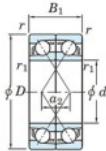

Deep groove ball bearing single row 7203-DF-JTEKT - 7203-DF-JTEKT

<https://www.123bearing.ie/bearing-housing/deep-groove-bearing/single-row/7203-df-jtekt>

Boundary dimensions

(Single ball bearings Face to face (DF))

Bearing No.	Boundary dimensions(mm)					Basic load ratings(kN)		Fatigue load limit(kN) C _u	factor f ₀	Limiting speeds(min-1) Grease lub.
	d	D	B	r (min)	r1 (min)	C _r	C _{0r}			
7203DF	17	40	24	0.6	0.3	20.6	11	0.77	-	13000

PRODUCT FEATURES

Brand	JTEKT
N° Ean13	4549250192951
Inside diameter	17 mm
Inside diameter	0.669" inch
Outside diameter	40 mm
Outside diameter	1.575" inch
Thickness	24 mm
Thickness	0.945" inch
Limiting speed	13000 rpm
Dynamic load	20.6 kN
Static load	11 kN
Packaging	1