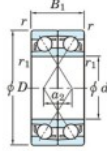

Deep groove ball bearing single row 7203-DF-JTEKT - 7203-DF-JTEKT

<https://www.123bearing.ie/bearing-housing/deep-groove-bearing/single-row/7203-df-jtekt>

Boundary dimensions

Angular ball bearings Face to face (DF)

Bearing No.	Boundary dimensions(mm)					Basic load ratings(kN)		Fatigue load limit(kN)	factor	Limiting speeds(min-1)
	d	D	B	r1(min)	r1(max)	Cr	Cor	Cu	f0	Grease lub.
7203DF	17	40	24	0.6	0.3	20.6	11	0.77	-	13000

PRODUCT FEATURES

Brand	JTEKT
N° Ean13	4549250192951
Inside diameter	17 mm
Inside diameter	0.669" inch
Outside diameter	40 mm
Outside diameter	1.575" inch
Thickness	24 mm
Thickness	0.945" inch
Limiting speed	13000 rpm
Dynamic load	20.6 kN
Static load	11 kN
Packaging	1