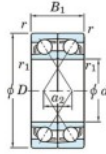

## Deep groove ball bearing single row 7203-BDF-JTEKT - 7203-BDF-JTEKT

<https://www.123bearing.ie/bearing-housing/deep-groove-bearing/single-row/7203-bdf-jtekt>

Boundary dimensions

Regular ball bearings Face to face (DF)

Bearing No.	Boundary dimensions(mm)						Basic load ratings(kN)		Fatigue load limit(kN)		factor f0	Limiting speeds(min-1) Grease lub.
	d	D	B	r1(min)	r1(max)	Cr	C0r	C0r	C0r			
7203BDF	17	40	24	0.6	0.3	19	10.1	0.66	-	-	9600	

## PRODUCT FEATURES

Brand	JTEKT
N° Ean13	4549250192807
Inside diameter	17 mm
Outside diameter	40 mm
Thickness	24 mm
Limiting speed	9600 rpm
Dynamic load	19 kN
Static load	10.1 kN
Packaging	1

[contact@123bearing.ie](mailto:contact@123bearing.ie)