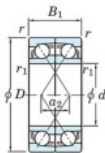

Deep groove ball bearing single row 7202-CDF-JTEKT - 7202-CDF-JTEKT

<https://www.123bearing.ie/bearing-housing/deep-groove-bearing/single-row/7202-cdf-jtekt>

Boundary dimensions

Angular ball bearings Face to face (DF)

Bearing No.	Boundary dimensions(mm)						Basic load ratings(kN)		Fatigue load limit(kN)		Factor	Limiting speeds(min-1)
	d	D	B	r1(min)	r1(max)	Cr	Cor	C0	C10			
7202CDF	15	35	22	0.6	0.3	17.6	9.15	0.68	13.3		20000	

PRODUCT FEATURES

Brand	JTEKT
N° Ean13	4549250192593
Inside diameter	15 mm
Inside diameter	0.591" inch
Outside diameter	35 mm
Outside diameter	1.378" inch
Thickness	22 mm
Thickness	0.866" inch
Limiting speed	20000 rpm
Dynamic load	17.6 kN
Static load	9.15 kN
Packaging	1