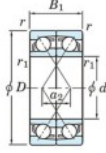

Deep groove ball bearing single row 7202-CDF-JTEKT - 7202-CDF-JTEKT

<https://www.123bearing.ie/bearing-housing/deep-groove-bearing/single-row/7202-cdf-jtekt>

Boundary dimensions

Angular ball bearings Face to face (DF)

Bearing No.	Boundary dimensions(mm)						Basic load ratings(kN)			Fatigue load factor		Limiting speeds(min-1) Grease Lub.
	d	D	B	r1(min)	r1(max)	Cr	Cor	C0	f0			
7202CDF	15	35	22	0.6	0.3	17.6	9.15	0.68	13.3	20000		

PRODUCT FEATURES

Brand	JTEKT
N° Ean13	4549250192593
Inside diameter	15 mm
Inside diameter	0.591" inch
Outside diameter	35 mm
Outside diameter	1.378" inch
Thickness	22 mm
Thickness	0.866" inch
Limiting speed	20000 rpm
Dynamic load	17.6 kN
Static load	9.15 kN
Packaging	1