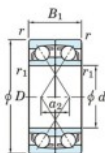

Deep groove ball bearing single row 7202-CDF-JTEKT - 7202-CDF-JTEKT

<https://www.123bearing.ie/bearing-housing/deep-groove-bearing/single-row/7202-cdf-jtekt>

Boundary dimensions

Angular ball bearings Face to face (DF)

Bearing No.	Boundary dimensions(mm)						Basic load ratings(kN)		Fatigue load limit(kN)		Factor	Limiting speeds(min-1) Grease Lub.
	d	D	B	r1(min)	r1(max)	Cr	Cor	C0	C10			
7202CDF	15	35	22	0.6	0.3	17.6	9.15	0.68	13.3		20000	

PRODUCT FEATURES

Brand	JTEKT
N° Ean13	4549250192593
Inside diameter	15 mm
Inside diameter	0.591" inch
Outside diameter	35 mm
Outside diameter	1.378" inch
Thickness	22 mm
Thickness	0.866" inch
Limiting speed	20000 rpm
Dynamic load	17.6 kN
Static load	9.15 kN
Packaging	1