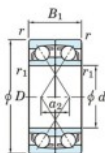

Deep groove ball bearing single row 7202-CDF-JTEKT - 7202-CDF-JTEKT

<https://www.123bearing.ie/bearing-housing/deep-groove-bearing/single-row/7202-cdf-jtekt>

Boundary dimensions

Angular ball bearings Face to face (DF)

Bearing No.	Boundary dimensions(mm)						Basic load ratings(kN)		Fatigue load limit(kN)		Limiting speeds(min-1)
	d	D	B	r1(min)	r1(max)	Cr	Cor	C0	f0		
7202CDF	15	35	22	0.6	0.3	17.6	9.15	0.68	13.3	20000	

PRODUCT FEATURES

Brand	JTEKT
N° Ean13	4549250192593
Inside diameter	15 mm
Inside diameter	0.591" inch
Outside diameter	35 mm
Outside diameter	1.378" inch
Thickness	22 mm
Thickness	0.866" inch
Limiting speed	20000 rpm
Dynamic load	17.6 kN
Static load	9.15 kN
Packaging	1