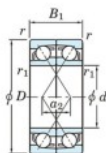

Deep groove ball bearing single row 7202-CDF-JTEKT - 7202-CDF-JTEKT

<https://www.123bearing.ie/bearing-housing/deep-groove-bearing/single-row/7202-cdf-jtekt>

Boundary dimensions

Angular ball bearings Face to face (DF)

Bearing No.	Boundary dimensions(mm)						Basic load ratings(kN)		Fatigue load limit(kN)		Factor	Limiting speeds(min-1)
	d	D	B	r1(min)	r1(max)	Cr	Cor	C0	C10			
7202CDF	15	35	22	0.6	0.3	17.6	9.15	0.68	13.3		20000	

PRODUCT FEATURES

Brand	JTEKT
N° Ean13	4549250192593
Inside diameter	15 mm
Inside diameter	0.591" inch
Outside diameter	35 mm
Outside diameter	1.378" inch
Thickness	22 mm
Thickness	0.866" inch
Limiting speed	20000 rpm
Dynamic load	17.6 kN
Static load	9.15 kN
Packaging	1