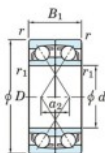

## Deep groove ball bearing single row 7202-CDF-JTEKT - 7202-CDF-JTEKT

<https://www.123bearing.ie/bearing-housing/deep-groove-bearing/single-row/7202-cdf-jtekt>

Boundary dimensions

Angular ball bearings Face to face (DF)

Bearing No.	Boundary dimensions(mm)						Basic load ratings(kN)		Fatigue load limit(kN)		Factor	Limiting speeds(min-1)
	d	D	B	r1(min)	r1(max)	Cr	Cor	C0	C10			
7202CDF	15	35	22	0.6	0.3	17.6	9.15	0.68	13.3		20000	

## PRODUCT FEATURES

Brand	JTEKT
N° Ean13	4549250192593
Inside diameter	15 mm
Inside diameter	0.591" inch
Outside diameter	35 mm
Outside diameter	1.378" inch
Thickness	22 mm
Thickness	0.866" inch
Limiting speed	20000 rpm
Dynamic load	17.6 kN
Static load	9.15 kN
Packaging	1