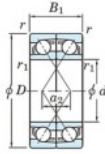

## Deep groove ball bearing single row 7202-CDF-JTEKT - 7202-CDF-JTEKT

<https://www.123bearing.ie/bearing-housing/deep-groove-bearing/single-row/7202-cdf-jtekt>

Boundary dimensions

Angular ball bearings Face to face (DF)

Bearing No.	Boundary dimensions(mm)						Basic load ratings(kN)			Fatigue load factor		Limiting speeds(min-1)
	d	D	B	r1(min)	r1(max)	Cr	Cor	C0	f0	Grease lub.		
7202CDF	15	35	22	0.6	0.3	17.6	9.15	0.68	13.3	20000		

## PRODUCT FEATURES

Brand	JTEKT
N° Ean13	4549250192593
Inside diameter	15 mm
Inside diameter	0.591" inch
Outside diameter	35 mm
Outside diameter	1.378" inch
Thickness	22 mm
Thickness	0.866" inch
Limiting speed	20000 rpm
Dynamic load	17.6 kN
Static load	9.15 kN
Packaging	1