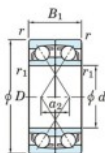

Deep groove ball bearing single row 7202-CDF-JTEKT - 7202-CDF-JTEKT

<https://www.123bearing.ie/bearing-housing/deep-groove-bearing/single-row/7202-cdf-jtekt>

Boundary dimensions

Angular ball bearings Face to face (DF)

Bearing No.	Boundary dimensions(mm)						Basic load ratings(kN)		Fatigue load limit(kN)		Limiting speeds(min-1)
	d	D	B	r1(min)	r1(max)	Cr	Cor	C0	C10		
7202CDF	15	35	22	0.6	0.3	17.6	9.15	0.68	13.3	20000	

PRODUCT FEATURES

Brand	JTEKT
N° Ean13	4549250192593
Inside diameter	15 mm
Inside diameter	0.591" inch
Outside diameter	35 mm
Outside diameter	1.378" inch
Thickness	22 mm
Thickness	0.866" inch
Limiting speed	20000 rpm
Dynamic load	17.6 kN
Static load	9.15 kN
Packaging	1