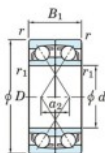

## Deep groove ball bearing single row 7202-CDF-JTEKT - 7202-CDF-JTEKT

<https://www.123bearing.ie/bearing-housing/deep-groove-bearing/single-row/7202-cdf-jtekt>

Boundary dimensions

Angular ball bearings Face to face (DF)

Bearing No.	Boundary dimensions(mm)						Basic load ratings(kN)		Fatigue load limit(kN)		Factor	Limiting speeds(min-1)
	d	D	B	r1(min)	r1(max)	Cr	Cor	C0	C10			
7202CDF	15	35	22	0.6	0.3	17.6	9.15	0.68	13.3		20000	

### PRODUCT FEATURES

Brand	JTEKT
N° Ean13	4549250192593
Inside diameter	15 mm
Inside diameter	0.591" inch
Outside diameter	35 mm
Outside diameter	1.378" inch
Thickness	22 mm
Thickness	0.866" inch
Limiting speed	20000 rpm
Dynamic load	17.6 kN
Static load	9.15 kN
Packaging	1