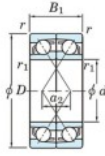

Deep groove ball bearing single row 7202-CDF-JTEKT - 7202-CDF-JTEKT

<https://www.123bearing.ie/bearing-housing/deep-groove-bearing/single-row/7202-cdf-jtekt>

Boundary dimensions

Angular ball bearings Face to face (DF)

Bearing No.	Boundary dimensions(mm)						Basic load ratings(kN)		Fatigue load limit(kN)		Factor	Limiting speeds(min-1)
	d	D	B	r1(min)	r1(max)	Cr	Cor	C0	C10			
7202CDF	15	35	22	0.6	0.3	17.6	9.15	0.68	13.3		20000	

PRODUCT FEATURES

Brand	JTEKT
N° Ean13	4549250192593
Inside diameter	15 mm
Inside diameter	0.591" inch
Outside diameter	35 mm
Outside diameter	1.378" inch
Thickness	22 mm
Thickness	0.866" inch
Limiting speed	20000 rpm
Dynamic load	17.6 kN
Static load	9.15 kN
Packaging	1