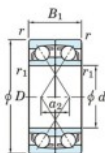

Deep groove ball bearing single row 7202-CDF-JTEKT - 7202-CDF-JTEKT

<https://www.123bearing.ie/bearing-housing/deep-groove-bearing/single-row/7202-cdf-jtekt>

Boundary dimensions

Angular ball bearings Face to face (DF)

Bearing No.	Boundary dimensions(mm)						Basic load ratings(kN)		Fatigue load limit(kN)		Factor	Limiting speeds(min-1)
	d	D	B	r1(min)	r1(max)	Cr	Cor	C0	C10			
7202CDF	15	35	22	0.6	0.3	17.6	9.15	0.68	13.3		20000	

PRODUCT FEATURES

Brand	JTEKT
N° Ean13	4549250192593
Inside diameter	15 mm
Inside diameter	0.591" inch
Outside diameter	35 mm
Outside diameter	1.378" inch
Thickness	22 mm
Thickness	0.866" inch
Limiting speed	20000 rpm
Dynamic load	17.6 kN
Static load	9.15 kN
Packaging	1