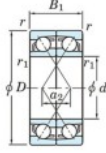

## Deep groove ball bearing single row 7202-CDF-JTEKT - 7202-CDF-JTEKT

<https://www.123bearing.ie/bearing-housing/deep-groove-bearing/single-row/7202-cdf-jtekt>

Boundary dimensions

Angular ball bearings Face to face (DF)

Bearing No.	Boundary dimensions(mm)						Basic load ratings(kN)			Fatigue load factor		Limiting speeds(min-1)
	d	D	B	r1(min)	r1(max)	Cr	Cor	C0	f0	Grease lub.		
7202CDF	15	35	22	0.6	0.3	17.6	9.15	0.68	13.3	20000		

## PRODUCT FEATURES

Brand	JTEKT
N° Ean13	4549250192593
Inside diameter	15 mm
Inside diameter	0.591" inch
Outside diameter	35 mm
Outside diameter	1.378" inch
Thickness	22 mm
Thickness	0.866" inch
Limiting speed	20000 rpm
Dynamic load	17.6 kN
Static load	9.15 kN
Packaging	1