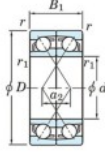

## Deep groove ball bearing single row 7202-CDF-JTEKT - 7202-CDF-JTEKT

<https://www.123bearing.ie/bearing-housing/deep-groove-bearing/single-row/7202-cdf-jtekt>

Boundary dimensions

Angular ball bearings Face to face (DF)

Bearing No.	Boundary dimensions(mm)						Basic load ratings(kN)			Fatigue load factor		Limiting speeds(min-1) Grease Lub.
	d	D	B	r1(min)	r1(max)	Cr	Cor	C0	f0			
7202CDF	15	35	22	0.6	0.3	17.6	9.15	0.68	13.3	20000		

## PRODUCT FEATURES

Brand	JTEKT
N° Ean13	4549250192593
Inside diameter	15 mm
Inside diameter	0.591" inch
Outside diameter	35 mm
Outside diameter	1.378" inch
Thickness	22 mm
Thickness	0.866" inch
Limiting speed	20000 rpm
Dynamic load	17.6 kN
Static load	9.15 kN
Packaging	1