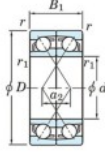

## Deep groove ball bearing single row 7202-CDF-JTEKT - 7202-CDF-JTEKT

<https://www.123bearing.ie/bearing-housing/deep-groove-bearing/single-row/7202-cdf-jtekt>

Boundary dimensions

Angular ball bearings Face to face (DF)

Bearing No.	Boundary dimensions(mm)						Basic load ratings(kN)		Fatigue load limit(kN)		Factor	Limiting speeds(min-1) Grease Lub.
	d	D	B	r1(min)	r1(max)	Cr	Cor	C0	C10			
7202CDF	15	35	22	0.6	0.3	17.6	9.15	0.68	13.3		20000	

## PRODUCT FEATURES

Brand	JTEKT
N° Ean13	4549250192593
Inside diameter	15 mm
Inside diameter	0.591" inch
Outside diameter	35 mm
Outside diameter	1.378" inch
Thickness	22 mm
Thickness	0.866" inch
Limiting speed	20000 rpm
Dynamic load	17.6 kN
Static load	9.15 kN
Packaging	1