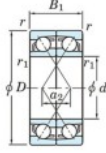

Deep groove ball bearing single row 7202-CDF-JTEKT - 7202-CDF-JTEKT

<https://www.123bearing.ie/bearing-housing/deep-groove-bearing/single-row/7202-cdf-jtekt>

Boundary dimensions

Angular ball bearings Face to face (DF)

Bearing No.	Boundary dimensions(mm)						Basic load ratings(kN)		Fatigue load limit(kN)		Limiting speeds(min-1)
	d	D	B	r1(min)	r1(max)	Cr	Cor	C0	f0		
7202CDF	15	35	22	0.6	0.3	17.6	9.15	0.68	13.3	20000	

PRODUCT FEATURES

Brand	JTEKT
N° Ean13	4549250192593
Inside diameter	15 mm
Inside diameter	0.591" inch
Outside diameter	35 mm
Outside diameter	1.378" inch
Thickness	22 mm
Thickness	0.866" inch
Limiting speed	20000 rpm
Dynamic load	17.6 kN
Static load	9.15 kN
Packaging	1