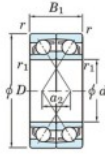

Deep groove ball bearing single row 7202-CDF-JTEKT - 7202-CDF-JTEKT

<https://www.123bearing.ie/bearing-housing/deep-groove-bearing/single-row/7202-cdf-jtekt>

Boundary dimensions

Angular ball bearings Face to face (DF)

Bearing No.	Boundary dimensions(mm)						Basic load ratings(kN)		Fatigue load limit(kN)		Factor	Limiting speeds(min-1)
	d	D	B	r1(min)	r1(max)	Cr	Cor	C0	C10			
7202CDF	15	35	22	0.6	0.3	17.6	9.15	0.68	13.3		20000	

PRODUCT FEATURES

Brand	JTEKT
N° Ean13	4549250192593
Inside diameter	15 mm
Inside diameter	0.591" inch
Outside diameter	35 mm
Outside diameter	1.378" inch
Thickness	22 mm
Thickness	0.866" inch
Limiting speed	20000 rpm
Dynamic load	17.6 kN
Static load	9.15 kN
Packaging	1