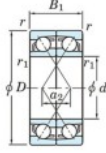

Deep groove ball bearing single row 7202-CDF-JTEKT - 7202-CDF-JTEKT

<https://www.123bearing.ie/bearing-housing/deep-groove-bearing/single-row/7202-cdf-jtekt>

Boundary dimensions

Angular ball bearings Face to face (DF)

Bearing No.	Boundary dimensions(mm)						Basic load ratings(kN)		Fatigue load limit(kN)		Factor	Limiting speeds(min-1)
	d	D	B	r1(min)	r1(max)	Cr	Cor	C0	C10			
7202CDF	15	35	22	0.6	0.3	17.6	9.15	0.68	13.3		20000	

PRODUCT FEATURES

Brand	JTEKT
N° Ean13	4549250192593
Inside diameter	15 mm
Inside diameter	0.591" inch
Outside diameter	35 mm
Outside diameter	1.378" inch
Thickness	22 mm
Thickness	0.866" inch
Limiting speed	20000 rpm
Dynamic load	17.6 kN
Static load	9.15 kN
Packaging	1