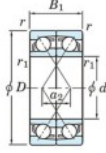

## Deep groove ball bearing single row 7202-CDF-JTEKT - 7202-CDF-JTEKT

<https://www.123bearing.ie/bearing-housing/deep-groove-bearing/single-row/7202-cdf-jtekt>

Boundary dimensions

Angular ball bearings Face to face (DF)

Bearing No.	Boundary dimensions(mm)						Basic load ratings(kN)		Fatigue load limit(kN)		Factor	Limiting speeds(min-1)
	d	D	B	r1(min)	r1(max)	Cr	Cor	C0	C10			
7202CDF	15	35	22	0.6	0.3	17.6	9.15	0.68	13.3		20000	

## PRODUCT FEATURES

Brand	JTEKT
N° Ean13	4549250192593
Inside diameter	15 mm
Inside diameter	0.591" inch
Outside diameter	35 mm
Outside diameter	1.378" inch
Thickness	22 mm
Thickness	0.866" inch
Limiting speed	20000 rpm
Dynamic load	17.6 kN
Static load	9.15 kN
Packaging	1