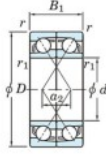

## Deep groove ball bearing single row 7202-BDF-JTEKT - 7202-BDF-JTEKT

<https://www.123bearing.ie/bearing-housing/deep-groove-bearing/single-row/7202-bdf-jtekt>

Boundary dimensions

Angular ball bearings Face to face (DF)

Bearing No.	Boundary dimensions(mm)						Basic load ratings(kN)		Fatigue load limit(kN)	factor	Limiting speeds(min-1)
	d	D	B	r (min)	r1 (min)	Cr	Cor	Grease lub.			
7202BDF	15	35	22	0.6	0.3	15.1	7.85	0.52	-	11000	

## PRODUCT FEATURES

Brand	JTEKT
N° Ean13	3616060649379
Inside diameter	15 mm
Outside diameter	35 mm
Thickness	22 mm
Limiting speed	11000 rpm
Dynamic load	15.1 kN
Static load	7.85 kN
Packaging	1

[contact@123bearing.ie](mailto:contact@123bearing.ie)