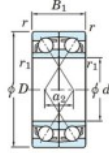

## Deep groove ball bearing single row 7200-CDF-JTEKT - 7200-CDF-JTEKT

<https://www.123bearing.ie/bearing-housing/deep-groove-bearing/single-row/7200-cdf-jtekt>

Boundary dimensions

400.040.040 Bearings Face to face (DF)

Bearing No.	Boundary dimensions(mm)						Basic load ratings(kN)		Fatigue load limit(kN)		factor	Limiting speeds(min-1)
	d	D	B	r1(min)	r1(max)	Cr	C0r	C0r	r0			
7200CDF	10	30	18	0.6	0.3	11.8	5.85	0.3	13.4		25000	

## PRODUCT FEATURES

Brand	JTEKT
N° Ean13	3616060649317
Inside diameter	10 mm
Outside diameter	30 mm
Thickness	18 mm
Limiting speed	25000 rpm
Dynamic load	11.8 kN
Static load	5.85 kN
Packaging	1

[contact@123bearing.ie](mailto:contact@123bearing.ie)