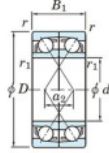

## Deep groove ball bearing single row 7200-CDF-JTEKT - 7200-CDF-JTEKT

<https://www.123bearing.ie/bearing-housing/deep-groove-bearing/single-row/7200-cdf-jtekt>

Boundary dimensions

40.000 ball bearings Face to face (DF)

Bearing No.	Boundary dimensions (mm)						Basic load ratings (kN)		Fatigue load limit (kN)		Limiting speeds (min-1)
	d	D	B	r (min)	r1 (min)	Cr	C0r	C0	f0		
7200CDF	10	30	18	0.6	0.3	11.8	5.85	0.3	13.4	25000	

### PRODUCT FEATURES

Brand	JTEKT
N° Ean13	3616060649317
Inside diameter	10 mm
Inside diameter	0.394" inch
Outside diameter	30 mm
Outside diameter	1.181" inch
Thickness	18 mm
Thickness	0.709" inch
Limiting speed	25000 rpm
Dynamic load	11.8 kN
Static load	5.85 kN
Packaging	1