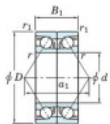

Deep groove ball bearing single row 7076-BDB-FY-JTEKT - 7076-BDB-FY-JTEKT

<https://www.123bearing.ie/bearing-housing/deep-groove-bearing/single-row/7076-bdb-fy-jtekt>

Boundary dimensions

Bearing No.	Boundary dimensions(mm)					Basic load ratings(kN)		Fatigue load limit(kN) C₁₀	factor	Limiting speeds(min-1) Grease Lub.
	d	D	B	r1(mm)	r2(mm)	C₀	C₀₀			
7076BDB FY	380	560	164	5	2	959	1740	41.5	-	560

PRODUCT FEATURES

Brand	JTEKT
N° Ean13	3616060649263
Inside diameter	380 mm
Inside diameter	14.961" inch
Outside diameter	560 mm
Outside diameter	22.047" inch
Thickness	164 mm
Thickness	6.457" inch
Limiting speed	560 rpm
Dynamic load	959 kN
Static load	1740 kN
Packaging	1

contact@123bearing.ie

+33 359 36 04 90

CRT4 de Lesquin 60 Rue Du Haut De Sainghin 59273 Fretin FRANCE