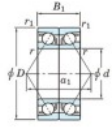

Deep groove ball bearing single row 7076-BDB-FY-JTEKT - 7076-BDB-FY-JTEKT

<https://www.123bearing.ie/bearing-housing/deep-groove-bearing/single-row/7076-bdb-fy-jtekt>

Boundary dimensions

Bearing No.	Boundary dimensions(mm)						Basic load ratings(kN)		Fatigue load limit(kN)	factor	Limiting speeds(min-1)
	d	D	B	r1(mm)	r2(mm)	Cr	Cor	lim			
7076BDB FY	380	560	164	5	2	959	1740	41.5	10	Grease lub. 560	

PRODUCT FEATURES

Brand	JTEKT
N° Ean13	3616060649263
Inside diameter	380 mm
Inside diameter	14.961" inch
Outside diameter	560 mm
Outside diameter	22.047" inch
Thickness	164 mm
Thickness	6.457" inch
Limiting speed	560 rpm
Dynamic load	959 kN
Static load	1740 kN
Packaging	1

contact@123bearing.ie

+33 359 36 04 90

CRT4 de Lesquin 60 Rue Du Haut De Sainghin 59273 Fretin FRANCE