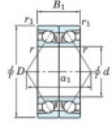

Deep groove ball bearing single row 7076-BDB-FY-JTEKT - 7076-BDB-FY-JTEKT

<https://www.123bearing.ie/bearing-housing/deep-groove-bearing/single-row/7076-bdb-fy-jtekt>

Boundary dimensions

Bearing No.	Boundary dimensions(mm)						Basic load ratings(kN)		Fatigue load limit(kN)	factor	Limiting speeds(min-1)
	d	D	B	r1(mm)	r2(mm)	Cr	Cor	Grease lub.			
7076BDB FY	380	560	164	5	2	959	1740	41.5	-	560	

PRODUCT FEATURES

Brand	JTEKT
N° Ean13	3616060649263
Inside diameter	380 mm
Inside diameter	14.961" inch
Outside diameter	560 mm
Outside diameter	22.047" inch
Thickness	164 mm
Thickness	6.457" inch
Limiting speed	560 rpm
Dynamic load	959 kN
Static load	1740 kN
Packaging	1

contact@123bearing.ie

+33 359 36 04 90

CRT4 de Lesquin 60 Rue Du Haut De Sainghin 59273 Fretin FRANCE