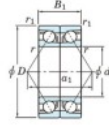

Deep groove ball bearing single row 7076-BDB-FY-JTEKT - 7076-BDB-FY-JTEKT

<https://www.123bearing.ie/bearing-housing/deep-groove-bearing/single-row/7076-bdb-fy-jtekt>

Boundary dimensions

Bearing No.	Boundary dimensions (mm)						Basic load ratings (kN)		Fatigue load limit (kN)	factor	Limiting speeds (min-1)
	d	D	B	r1 (mm)	r2 (mm)	C_r	C_{0r}				
7076BDB FY	380	560	164	5	2	959	1740	41.5	10	Grease lub. 560	

PRODUCT FEATURES

Brand	JTEKT
N° Ean13	3616060649263
Inside diameter	380 mm
Inside diameter	14.961" inch
Outside diameter	560 mm
Outside diameter	22.047" inch
Thickness	164 mm
Thickness	6.457" inch
Limiting speed	560 rpm
Dynamic load	959 kN
Static load	1740 kN
Packaging	1

contact@123bearing.ie

+33 359 36 04 90

CRT4 de Lesquin 60 Rue Du Haut De Sainghin 59273 Fretin FRANCE