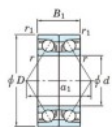

Deep groove ball bearing single row 7076-BDB-FY-JTEKT - 7076-BDB-FY-JTEKT

<https://www.123bearing.ie/bearing-housing/deep-groove-bearing/single-row/7076-bdb-fy-jtekt>

Boundary dimensions

Bearing No.	Boundary dimensions(mm)					Basic load ratings(kN)		Fatigue load limit(kN) C₁₀	factor	Limiting speeds(min-1) Grease Lub.
	d	D	B	r1(mm)	r2(mm)	C₀	C₀₀			
7076BDB FY	380	560	164	5	2	959	1740	41.5	-	560

PRODUCT FEATURES

Brand	JTEKT
N° Ean13	3616060649263
Inside diameter	380 mm
Inside diameter	14.961" inch
Outside diameter	560 mm
Outside diameter	22.047" inch
Thickness	164 mm
Thickness	6.457" inch
Limiting speed	560 rpm
Dynamic load	959 kN
Static load	1740 kN
Packaging	1

contact@123bearing.ie

+33 359 36 04 90

CRT4 de Lesquin 60 Rue Du Haut De Sainghin 59273 Fretin FRANCE