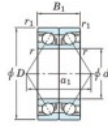

Deep groove ball bearing single row 7076-BDB-FY-JTEKT - 7076-BDB-FY-JTEKT

<https://www.123bearing.ie/bearing-housing/deep-groove-bearing/single-row/7076-bdb-fy-jtekt>

Boundary dimensions

Bearing No.	Boundary dimensions(mm)						Basic load ratings(kN)		Fatigue load limit(kN)	factor	Limiting speeds(min-1)
	d	D	B	r1(mm)	r2(mm)	Cr	Cor	Grease lub.			
7076BDB FY	380	560	164	5	2	959	1740	41.5	-	560	

PRODUCT FEATURES

Brand	JTEKT
N° Ean13	3616060649263
Inside diameter	380 mm
Inside diameter	14.961" inch
Outside diameter	560 mm
Outside diameter	22.047" inch
Thickness	164 mm
Thickness	6.457" inch
Limiting speed	560 rpm
Dynamic load	959 kN
Static load	1740 kN
Packaging	1

contact@123bearing.ie

+33 359 36 04 90

CRT4 de Lesquin 60 Rue Du Haut De Sainghin 59273 Fretin FRANCE