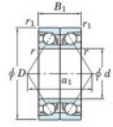

Deep groove ball bearing single row 7076-BDB-FY-JTEKT - 7076-BDB-FY-JTEKT

<https://www.123bearing.ie/bearing-housing/deep-groove-bearing/single-row/7076-bdb-fy-jtekt>

Boundary dimensions

Bearing No.	Boundary dimensions(mm)						Basic load ratings(kN)		Fatigue load limit(kN) C₁₀	factor	Limiting speeds(min-1) Grease Lub.
	d	D	B	r1(mm)	r2(mm)	C₀	C₀₀				
7076BDB FY	380	560	164	5	2	959	1740	41.5	-	560	

PRODUCT FEATURES

Brand	JTEKT
N° Ean13	3616060649263
Inside diameter	380 mm
Inside diameter	14.961" inch
Outside diameter	560 mm
Outside diameter	22.047" inch
Thickness	164 mm
Thickness	6.457" inch
Limiting speed	560 rpm
Dynamic load	959 kN
Static load	1740 kN
Packaging	1

contact@123bearing.ie

+33 359 36 04 90

CRT4 de Lesquin 60 Rue Du Haut De Sainghin 59273 Fretin FRANCE