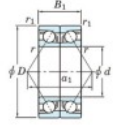

Deep groove ball bearing single row 7076-BDB-FY-JTEKT - 7076-BDB-FY-JTEKT

<https://www.123bearing.ie/bearing-housing/deep-groove-bearing/single-row/7076-bdb-fy-jtekt>

Boundary dimensions

Bearing No.	Boundary dimensions(mm)						Basic load ratings(kN)		Fatigue	factor	Limiting speeds(min-1)
	d	D	B	r1(mm)	r2(mm)	Cr	Cor	lim(kN)			
7076BDB FY	380	560	164	5	2	959	1740	41.5	10	Grease lub. 560	

PRODUCT FEATURES

Brand	JTEKT
N° Ean13	3616060649263
Inside diameter	380 mm
Inside diameter	14.961" inch
Outside diameter	560 mm
Outside diameter	22.047" inch
Thickness	164 mm
Thickness	6.457" inch
Limiting speed	560 rpm
Dynamic load	959 kN
Static load	1740 kN
Packaging	1

contact@123bearing.ie

+33 359 36 04 90

CRT4 de Lesquin 60 Rue Du Haut De Sainghin 59273 Fretin FRANCE