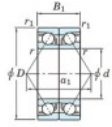

Deep groove ball bearing single row 7076-BDB-FY-JTEKT - 7076-BDB-FY-JTEKT

<https://www.123bearing.ie/bearing-housing/deep-groove-bearing/single-row/7076-bdb-fy-jtekt>

Boundary dimensions

Bearing No.	Boundary dimensions(mm)						Basic load ratings(kN)		Fatigue load limit(kN) C₁₀	factor	Limiting speeds(min-1) Grease Lub.
	d	D	B	r1(mm)	r2(mm)	C₀	C₀₀				
7076BDB FY	380	560	164	5	2	959	1740	41.5	-	560	

PRODUCT FEATURES

Brand	JTEKT
N° Ean13	3616060649263
Inside diameter	380 mm
Inside diameter	14.961" inch
Outside diameter	560 mm
Outside diameter	22.047" inch
Thickness	164 mm
Thickness	6.457" inch
Limiting speed	560 rpm
Dynamic load	959 kN
Static load	1740 kN
Packaging	1

contact@123bearing.ie

+33 359 36 04 90

CRT4 de Lesquin 60 Rue Du Haut De Sainghin 59273 Fretin FRANCE