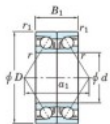

Deep groove ball bearing single row 7076-BDB-FY-JTEKT - 7076-BDB-FY-JTEKT

<https://www.123bearing.ie/bearing-housing/deep-groove-bearing/single-row/7076-bdb-fy-jtekt>

Boundary dimensions

Bearing No.	Boundary dimensions(mm)					Basic load ratings(kN)		Fatigue load limit(kN) C₁₀	factor	Limiting speeds(min-1) Grease Lub.
	d	D	B	r1(mm)	r2(mm)	C_r	C_{0r}			
7076BDB FY	380	560	164	5	2	959	1740	41.5	-	560

PRODUCT FEATURES

Brand	JTEKT
N° Ean13	3616060649263
Inside diameter	380 mm
Inside diameter	14.961" inch
Outside diameter	560 mm
Outside diameter	22.047" inch
Thickness	164 mm
Thickness	6.457" inch
Limiting speed	560 rpm
Dynamic load	959 kN
Static load	1740 kN
Packaging	1

contact@123bearing.ie

+33 359 36 04 90

CRT4 de Lesquin 60 Rue Du Haut De Sainghin 59273 Fretin FRANCE