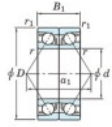

Deep groove ball bearing single row 7076-BDB-FY-JTEKT - 7076-BDB-FY-JTEKT

<https://www.123bearing.ie/bearing-housing/deep-groove-bearing/single-row/7076-bdb-fy-jtekt>

Boundary dimensions

Bearing No.	Boundary dimensions(mm)						Basic load ratings(kN)		Fatigue load limit(kN)	factor	Limiting speeds(min-1)
	d	D	B	r1(mm)	r2(mm)	Cr	Cor	Grease lub.			
7076BDB FY	380	560	164	5	2	959	1740	41.5	-	560	

PRODUCT FEATURES

Brand	JTEKT
N° Ean13	3616060649263
Inside diameter	380 mm
Inside diameter	14.961" inch
Outside diameter	560 mm
Outside diameter	22.047" inch
Thickness	164 mm
Thickness	6.457" inch
Limiting speed	560 rpm
Dynamic load	959 kN
Static load	1740 kN
Packaging	1

contact@123bearing.ie

+33 359 36 04 90

CRT4 de Lesquin 60 Rue Du Haut De Sainghin 59273 Fretin FRANCE