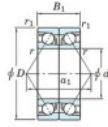

Deep groove ball bearing single row 7076-BDB-FY-JTEKT - 7076-BDB-FY-JTEKT

<https://www.123bearing.ie/bearing-housing/deep-groove-bearing/single-row/7076-bdb-fy-jtekt>

Boundary dimensions

Bearing No.	Boundary dimensions(mm)						Basic load ratings(kN)		Fatigue load limit(kN) C₁₀	factor	Limiting speeds(min-1) Grease Lub.
	d	D	B	r1(mm)	r2(mm)	C₀	C₀₀				
7076BDB FY	380	560	164	5	2	959	1740	41.5	-	560	

PRODUCT FEATURES

Brand	JTEKT
N° Ean13	3616060649263
Inside diameter	380 mm
Inside diameter	14.961" inch
Outside diameter	560 mm
Outside diameter	22.047" inch
Thickness	164 mm
Thickness	6.457" inch
Limiting speed	560 rpm
Dynamic load	959 kN
Static load	1740 kN
Packaging	1

contact@123bearing.ie

+33 359 36 04 90

CRT4 de Lesquin 60 Rue Du Haut De Sainghin 59273 Fretin FRANCE