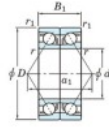

Deep groove ball bearing single row 7076-BDB-FY-JTEKT - 7076-BDB-FY-JTEKT

<https://www.123bearing.ie/bearing-housing/deep-groove-bearing/single-row/7076-bdb-fy-jtekt>

Boundary dimensions

Bearing No.	Boundary dimensions (mm)					Basic load ratings (kN)		Fatigue load limit (kN)	factor	Limiting speeds (min-1)
	d	D	B	r1 (mm)	r2 (mm)	C_r	C_{0r}	lim		
7076BDB FY	380	560	164	5	2	959	1740	41.5	-	Grease lub. 560

PRODUCT FEATURES

Brand	JTEKT
N° Ean13	3616060649263
Inside diameter	380 mm
Inside diameter	14.961" inch
Outside diameter	560 mm
Outside diameter	22.047" inch
Thickness	164 mm
Thickness	6.457" inch
Limiting speed	560 rpm
Dynamic load	959 kN
Static load	1740 kN
Packaging	1

contact@123bearing.ie

+33 359 36 04 90

CRT4 de Lesquin 60 Rue Du Haut De Sainghin 59273 Fretin FRANCE