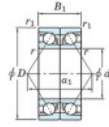

Deep groove ball bearing single row 7076-BDB-FY-JTEKT - 7076-BDB-FY-JTEKT

<https://www.123bearing.ie/bearing-housing/deep-groove-bearing/single-row/7076-bdb-fy-jtekt>

Boundary dimensions

Bearing No.	Boundary dimensions(mm)					Basic load ratings(kN)		Fatigue load limit(kN) C₁₀	factor	Limiting speeds(min-1) Grease Lub.
	d	D	B	r1(mm)	r2(mm)	C_r	C_{0r}			
7076BDB FY	380	560	164	5	2	959	1740	41.5	-	560

PRODUCT FEATURES

Brand	JTEKT
N° Ean13	3616060649263
Inside diameter	380 mm
Inside diameter	14.961" inch
Outside diameter	560 mm
Outside diameter	22.047" inch
Thickness	164 mm
Thickness	6.457" inch
Limiting speed	560 rpm
Dynamic load	959 kN
Static load	1740 kN
Packaging	1

contact@123bearing.ie

+33 359 36 04 90

CRT4 de Lesquin 60 Rue Du Haut De Sainghin 59273 Fretin FRANCE