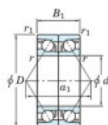

Deep groove ball bearing single row 7052-DB-FY-JTEKT - 7052-DB-FY-JTEKT

<https://www.123bearing.ie/bearing-housing/deep-groove-bearing/single-row/7052-db-fy-jtekt>

Boundary dimensions

Bearing No.	Boundary dimensions(mm)					Basic load ratings(kN)		Fatigue load limit(kN)	factor	Limiting speeds(min-1)
	d	D	B	r1(mm)	r2(mm)	Cr	Cor	C0r		
7052DB FY	260	400	130	4	1.5	661	956	27.1	-	1200

PRODUCT FEATURES

Brand	JTEKT
N° Ean13	3616060649157
Inside diameter	260 mm
Outside diameter	400 mm
Thickness	130 mm
Limiting speed	910 rpm
Dynamic load	661 kN
Static load	956 kN
Packaging	1

contact@123bearing.ie

+33 359 36 04 90

CRT4 de Lesquin 60 Rue Du Haut De Sainghin 59273 Fretin FRANCE