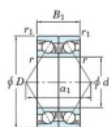

Deep groove ball bearing single row 7048-DB-FY-JTEKT - 7048-DB-FY-JTEKT

<https://www.123bearing.ie/bearing-housing/deep-groove-bearing/single-row/7048-db-fy-jtekt>

Boundary dimensions

Bearing No.	Boundary dimensions(mm)					Basic load ratings(kN)		Fatigue load limit(kN)	factor	Limiting speeds(min-1)
	d	D	B	r1(mm)	r2(mm)	C_r	C_{0r}			
7048DB FY	240	360	112	3	1.1	591	751	24.6	-	1400

PRODUCT FEATURES

Brand	JTEKT
N° Ean13	3616060649119
Inside diameter	240 mm
Inside diameter	9.449" inch
Outside diameter	360 mm
Outside diameter	14.173" inch
Thickness	112 mm
Thickness	4.409" inch
Limiting speed	1400 rpm
Dynamic load	591 kN
Static load	751 kN
Packaging	1

contact@123bearing.ie

+33 359 36 04 90

CRT4 de Lesquin 60 Rue Du Haut De Sainghin 59273 Fretin FRANCE