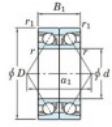

Deep groove ball bearing single row 7044-BDB-FY-JTEKT - 7044-BDB-FY-JTEKT

<https://www.123bearing.ie/bearing-housing/deep-groove-bearing/single-row/7044-bdb-fy-jtekt>

Boundary dimensions

Bearing No.	Boundary dimensions (mm)					Basic load ratings (kN)		Fatigue load factor	Limiting speeds (min-1)
	d	D	B	r1 (mm)	r2 (mm)	Cr	C0r	10	
7044BDB FY	220	340	112	3	1.1	486	636	19.6	Grease lub 1100

PRODUCT FEATURES

Brand	JTEKT
N° Ean13	3616060649072
Inside diameter	220 mm
Outside diameter	340 mm
Thickness	112 mm
Limiting speed	1100 rpm
Dynamic load	486 kN
Static load	636 kN
Packaging	1

contact@123bearing.ie

+33 359 36 04 90

CRT4 de Lesquin 60 Rue Du Haut De Sainghin 59273 Fretin FRANCE