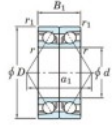

Deep groove ball bearing single row 7238-DB-FY-JTEKT - 7238-DB-FY-JTEKT

<https://www.123bearing.ie/bearing-housing/deep-groove-bearing/single-row/7238-db-fy-jtekt>

Boundary dimensions

Bearing No.	Boundary dimensions(mm)					Basic load ratings(kN)		Fatigue load	factor	Limiting speeds(min-1)
	d	D	B	r1(mm)	r2(mm)	Cr	C0r	lim(kN)	R0	Grease Lub.
7238DB FY	190	340	110	4	1.5	616	779	24.7	-	1600

PRODUCT FEATURES

Brand	JTEKT
N° Ean13	3616060648945
Inside diameter	190 mm
Outside diameter	340 mm
Thickness	110 mm
Limiting speed	1600 rpm
Dynamic load	616 kN
Static load	779 kN
Packaging	1

contact@123bearing.ie

+33 359 36 04 90

CRT4 de Lesquin 60 Rue Du Haut De Sainghin 59273 Fretin FRANCE