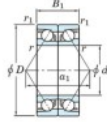

Deep groove ball bearing single row 7238-BDB-FY-JTEKT - 7238-BDB-FY-JTEKT

<https://www.123bearing.ie/bearing-housing/deep-groove-bearing/single-row/7238-bdb-fy-jtekt>

Boundary dimensions

Bearing No.	Boundary dimensions (mm)					Basic load ratings (kN)		Fatigue	factor	Limiting speeds (min-1)
	d	B	B1	r1 (mm)	r2 (mm)	Cr	C0r	lim (kN)		
7238BDB FY	190	340	110	4	1.5	555	706	22.4	-	1200

PRODUCT FEATURES

Brand	JTEKT
N° Ean13	3616060648938
Inside diameter	190 mm
Outside diameter	340 mm
Thickness	110 mm
Limiting speed	1200 rpm
Dynamic load	555 kN
Static load	706 kN
Packaging	1

contact@123bearing.ie

+33 359 36 04 90

CRT4 de Lesquin 60 Rue Du Haut De Sainghin 59273 Fretin FRANCE