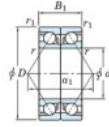

Deep groove ball bearing single row 7038-DB-FY-JTEKT - 7038-DB-FY-JTEKT

<https://www.123bearing.ie/bearing-housing/deep-groove-bearing/single-row/7038-db-fy-jtekt>

Boundary dimensions

Bearing No.	Boundary dimensions(mm)						Basic load ratings(kN)		Fatigue	factor	Limiting speeds(min-1)
	d	D	B	r1(min)	r1(max)	Cr	C0r	lim1(kN)			
7038DB FY	190	290	92	2.1	1.1	441	535	18.7	-	1800	

PRODUCT FEATURES

Brand	JTEKT
N° Ean13	3616060648914
Inside diameter	190 mm
Outside diameter	290 mm
Thickness	92 mm
Limiting speed	1800 rpm
Dynamic load	441 kN
Static load	535 kN
Packaging	1

contact@123bearing.ie

+33 359 36 04 90

CRT4 de Lesquin 60 Rue Du Haut De Sainghin 59273 Fretin FRANCE